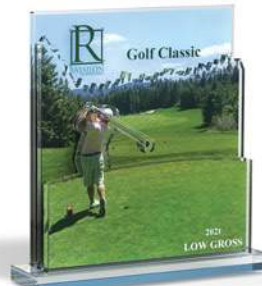

DCC0503
Golf Triple Layer Cut-out
and Mounted on Base